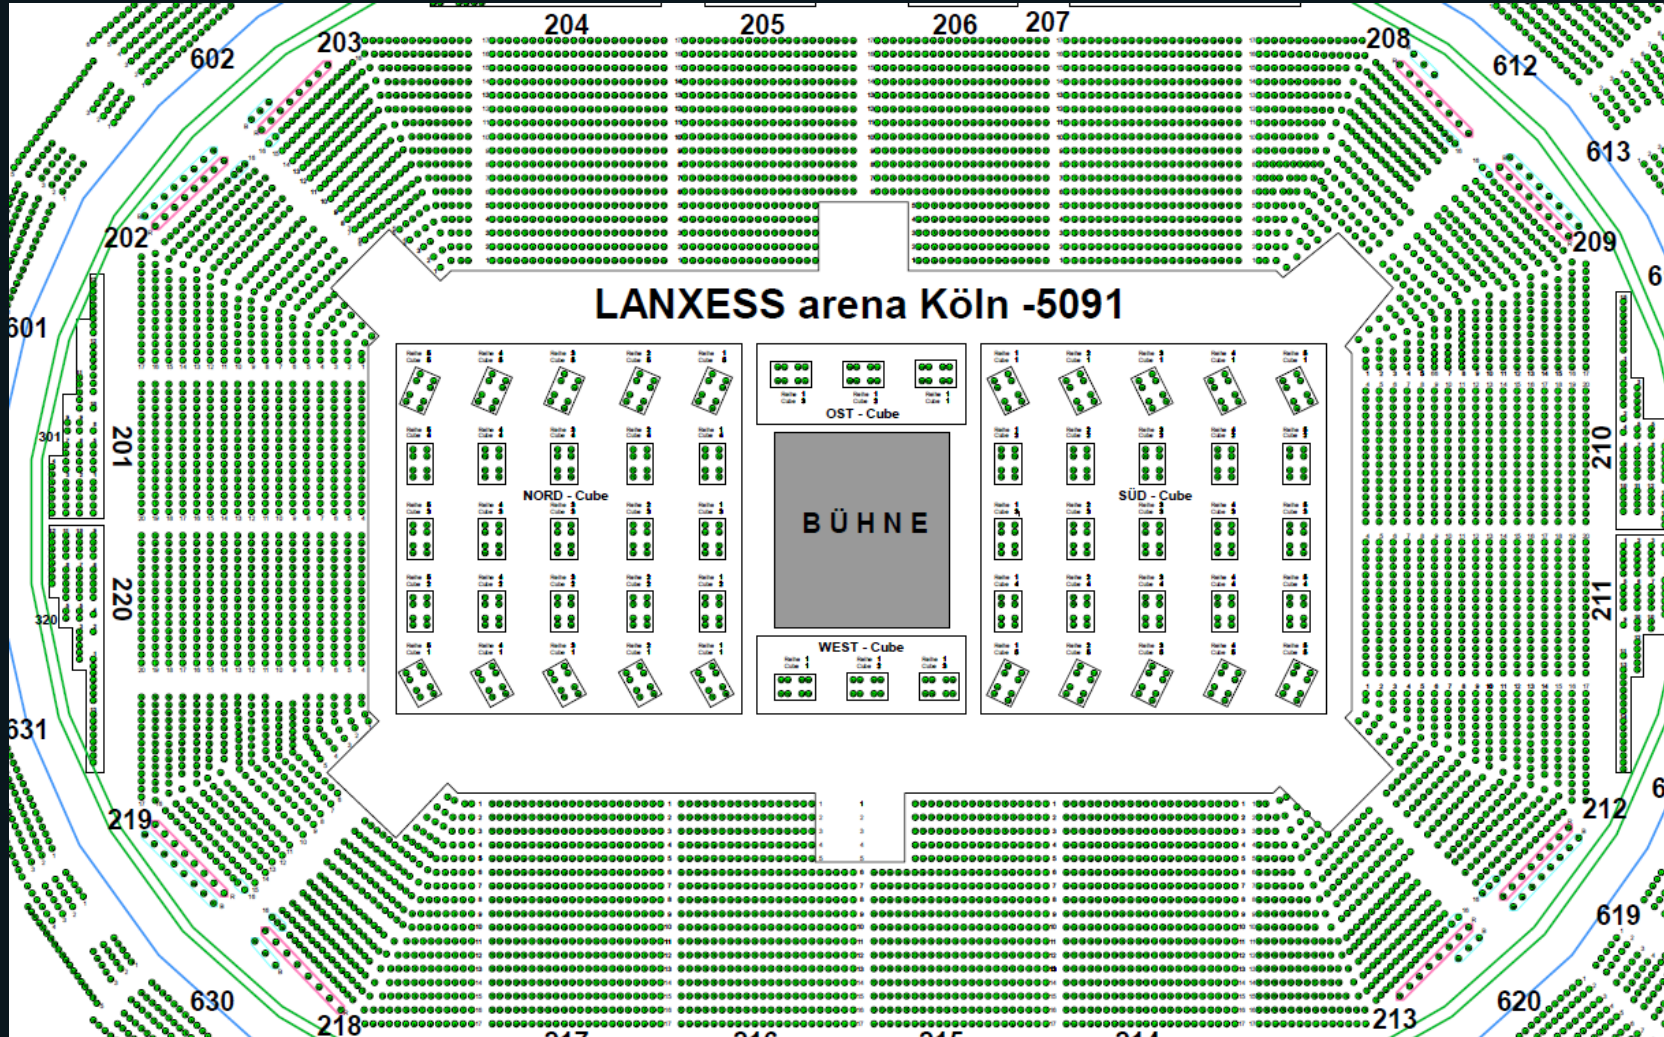

DTS-Partnerforum 2021
ARENA Management GmbH

ARENA NOW! presented by LANXESS

ARENA NOW! presented by LANXESS

DEL Eishockey – Kölner Haie

Bett1 Open - ATP 250 - Tennis

Turkish Airline Euroleague Basketball Final4